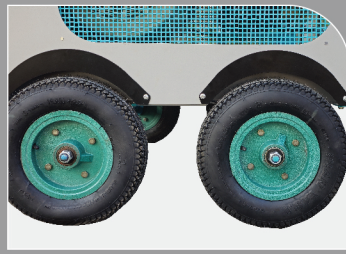

Wheel Jet

CW Series

Technical Data Sheet

Model Number	CW07E1	CW13E1	CW21E1	CW28E1
Max. pressure (bar)	200	300	500	500
Max. flow (lpm)	17	21	21	28
Pump power (kw)	6.7	12.6	21	28
Pump speed (rpm)	1224	1460	1092	1460
Water inlet pressure range (bar)	1-5	1-5	1-5	1-5
Max. Water inlet temperature (°C)	40	40	40	40
Electrical motor power (kw)	7.5	15	22	30
Electrical connection (V, Hz, A)	400, 50, 12	400, 50, 24	400, 50, 35	400, 50, 48
Cable length (m)	10	10	10	10
Guarantee (months)	12	12	12	12
Standard nozzle size (USgal/min)	050	050	040	055
Pump protection timer	Included	Included	Included	Included
Water filter	Included	Included	Included	Included
Dimensions (mm)	1210 x 700 x 1150	1210 x 700 x 1150	1430 x 950 x 1150	1430 x 950 x 1150
Weight	350 kg	400 kg	480 kg	550 kg

⑥ کابل سه فاز ۱۰ متری
10 meters
3 phase cable

⑤ شیر تنظیم فشار
Pressure Regulating Valve

⑧ شیلنگ فشار قوی ۱۰ متری
10 Meters
High Pressure Hose

⑦ گان و لنس
Gun & Lance

⑩ فیلتر آب ورودی
Inlet Water Filter

⑨ فرمان پذیری راحت
Easy Handling

Wheel jet 200-500 bar CW Series